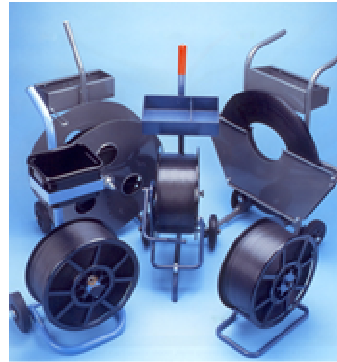

CARGO-FORCE®
-Strapping Cart

Strapping cart is equipped to strapping operation, for carrying PP, PET, steel straps and related tools, spare parts. It is movable, light and convenient for use.

Product features:

- * Compact structure, light weight, designed based on ergonomic principle.
- * Moveable toolbox, for storage of strapping tools and spare parts.
- * Can be put down for strap loading with ease.
- * Instant stop & braking system to control the strap.
- * Easy to adjust the strapping cart to fit the straps with different cores.

Movable toolbox

Applications:

It is used with PP, PET, steel strap, strapping tools in various fields such as building materials, machinery, timber, steel and much more.

Specification sheet

Product	Paper Core Dia. (cm)	Loading capacity (kg)	Weight (kg)	Dimension L×W×H (mm)	Packing Size L×W×H (mm)
Strapping Cart	204#,250#,406#	70	13.4	560×410×920	660×485×710

Types:

Plastic strapping cart

PET strapping cart

Steel strapping cart

UNITED-PORTS
One Call, Total Delivery

Why use strapping cart?

Without strapping cart, the strap is always put on the ground, so you have to pull it in some length each time when you need it. Meanwhile, the strap easily gets into rolls, becomes disorder or dirty. It costs you more time, slow the working efficiency, bring bad mood, and affect the product image.