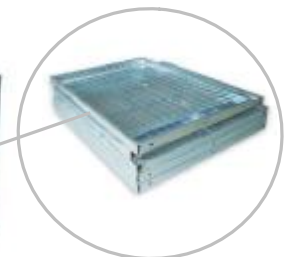

CARGO-SORT —Mesh Storage Cage

Mesh Storage Cage is stackable without damage to cargo. It also has collapsible type to reduce storage space. It is an ideal choice for the storage of warehouse and factory.

Product Types

*Collapsible Mesh Storage Cage

- * Foldable, saving space
- * Stackable
- * Easy for forklift operation
- * Suitable for conveying and storage between or inside factories.

Collapsible Type
RCD111197

*Closed Mesh Storage Cage

- * Welded cubic tube structure, Max load weight 1500kg
- * Closed mesh walls, safe to store expensive goods
- * With special stack foot to ensure stable stacking.
- * Galvanized surface treatment
- * Stack 3 layers max

Closed Type
RE1212

*Welded Mesh Storage Cage

- * Angle iron jointing structure, much higher frame intensity and common mesh container, especial safe for stacking. Longer use life.
- * Special stack bottom foot, can be used with pallet truck, Forklift, lifter, transfer crane, easily realize three-dimension storage.
- * Match with logistics equipment, widely used in load& unload, Transportation and storage.
- * Flexible opening design, easily take goods when stacking.
- * Foldable type is optional to reduce storage space.
- * Stack 3 layers max in full loading conditions.