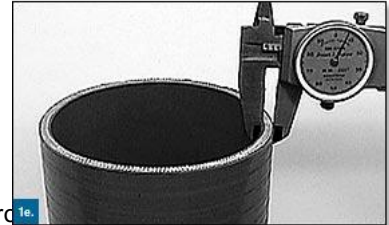

CARGO-TOOL —Dial Caliper

Dial Caliper use rack driving gear wheel, which drives the pointer displaying digit. The main scale is equipped with dial, whose reading is quicker and more accurate than vernier caliper.

Dial Caliper is oil proof and waterproof, but needs attention to avoid shock and dust. It belongs to length precision instrument, so handle with care during use. Clean and close it after use to prevent harmful dust and iron pieces.

Starrett Series

- *Slider position can be direct read on the dial;
- *Can be used for a variety of measurement.

Mitutoyo 505 Series

- *Aseismatic design, titanizing sliding surface;
- *Can measure OD, ID, depth, and steps.

TESA Series

- *Made in Switzerland, made of hardening stainless steel;
- *Strict heat treatment and strong design, superior abrasion resistance and corrosion resistance;
- *Slide guide rail allows smooth sliding and prevent measuring jaw from tilting.