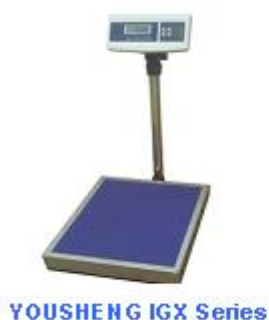

CARGO-TOOL®
—Electronic Platform Scale

Electronic Platform Scale, produced for the market need of industry and warehousing, etc. Its easy operation and excellent performance meet customer's need. The design of stainless steel platform and carbon steel support structure make scale more durable and accurate in use, to avoid the effect by heavy objects impacting. Large-screen digital display makes the figures clearly visible.

1. IGX Series

- *Large-screen LCD / Fluorescent Display, 5 digits weight display
- *Auto power off function. Low battery alarm.

Specification

Model	Min. Weighing(kg)	Max. Weighing(kg)	Scale Division	Accuracy	Display	Working Temp.	Power
IGB-30	0.2	30	10g	1/3000	LED	Normal	2x I Dry Cell or 4V50mA Power Adapter
IGB-60	0.4	60	20g	1/3000	LED	Normal	
IGB-150	1	150	50g	1/3000	VFD	Normal	
IGX-30	0.2	30	10g	1/3000	VFD	Normal	200V, 50Hz
IGX-60	0.4	60	20g	1/3000	VFD	Normal	200V, 50Hz
IGX-150	1	150	50g	1/3000	VFD	Normal	200V, 50Hz
IGX-300 (Standard)	2	300	100g	1/3000	VFD	-10-40℃	200V, 50Hz
IGX-300(Big)	2	300	100g	1/3000	VFD	-10-40℃	200V, 50Hz

2.TCS Series Electronic Platform Scale:

- *Rechargeable accumulator inside, usable when recharging.
- * Auto power on zero-setting.
- * Auto zero-tracing.
- * Switch among weighing, counting, percentage.