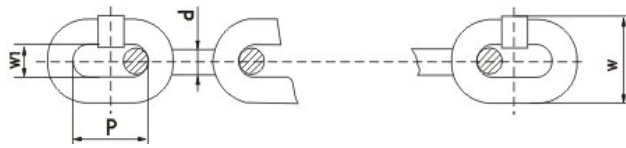

Chain **Skyforce®** Specification & Price List

Item	Unit	MOQ(m)	Export Price(FOB,USD)	Lead Time
6-8	Meter	100	***	2-3weeks
7-8	Meter	100	***	2-3weeks
8-8	Meter	100	***	2-3weeks
10-8	Meter	100	***	2-3weeks
8-13	Meter	100	***	2-3weeks
8-16	Meter	100	***	2-3weeks