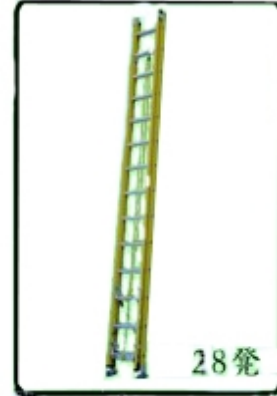

### Fiberglass Extension Ladder-*Climber*® Specification & Price List

LCS260GFA1

LCS380GFA1

LCS430GFA1

Mode	No. of Steps	Weight (kg)	Extension Length (m)	Export Price (USD, FOB)	MOQ (pcs)
LCS260GFA1	16	14.80	4.08	***	140
LCS380GFA1	24	20.95	6.48	***	70
LCS430GFA1	28	23.9	7.68	***	70