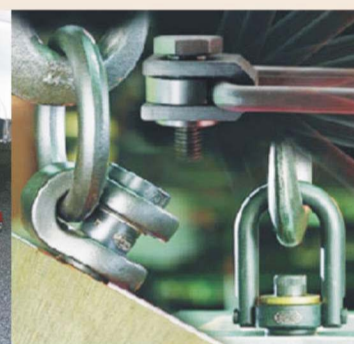

**Safe job, Easy mood !**

Cargos, are piled into hills,  
Machines, stands heavier than rocks,  
This even worries a superman.

**CARGO-LIFT®**  
The expert of hoisting operation,  
Smart designs,  
Great power.  
No physical exhausted,  
No sweaty labor work,  
Ups or downs,  
free going.  
Safe job, easy mood.

1. Windlass
2. Hoist & Block
3. Jack
4. Lifter
5. Hooks

■ [www.united-ports.com](http://www.united-ports.com) ■

**CARGO-LIFT®**

**Windlass**

Hand Winch | Electric Windlass | Electric Winch(DC V12) |  
Wire Rope Pulling Hoist | Hand Puller | . . .

**Hooks**

Swivel Hoist Ring | Forged Master Link | Master Link Assembly |  
Shoulder Eye Bolts | Lifting Points | Eye Grab Hooks & Eye Slip Hook |  
Clevis Slip Hook | Clevis Hooks | Swivel Hook | S-Hook | Eye Hook |  
YALE Weld-on Hooks | Pear shaped Link | . . .